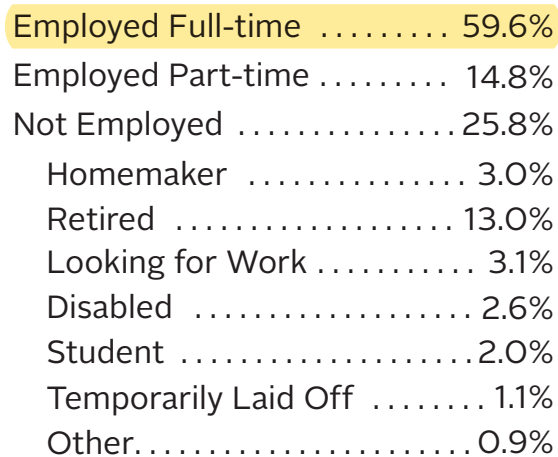

Employment Status