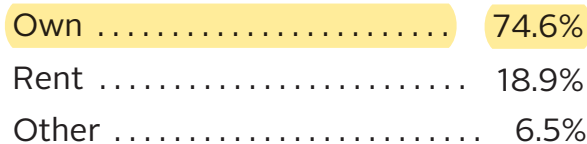

Home Ownership