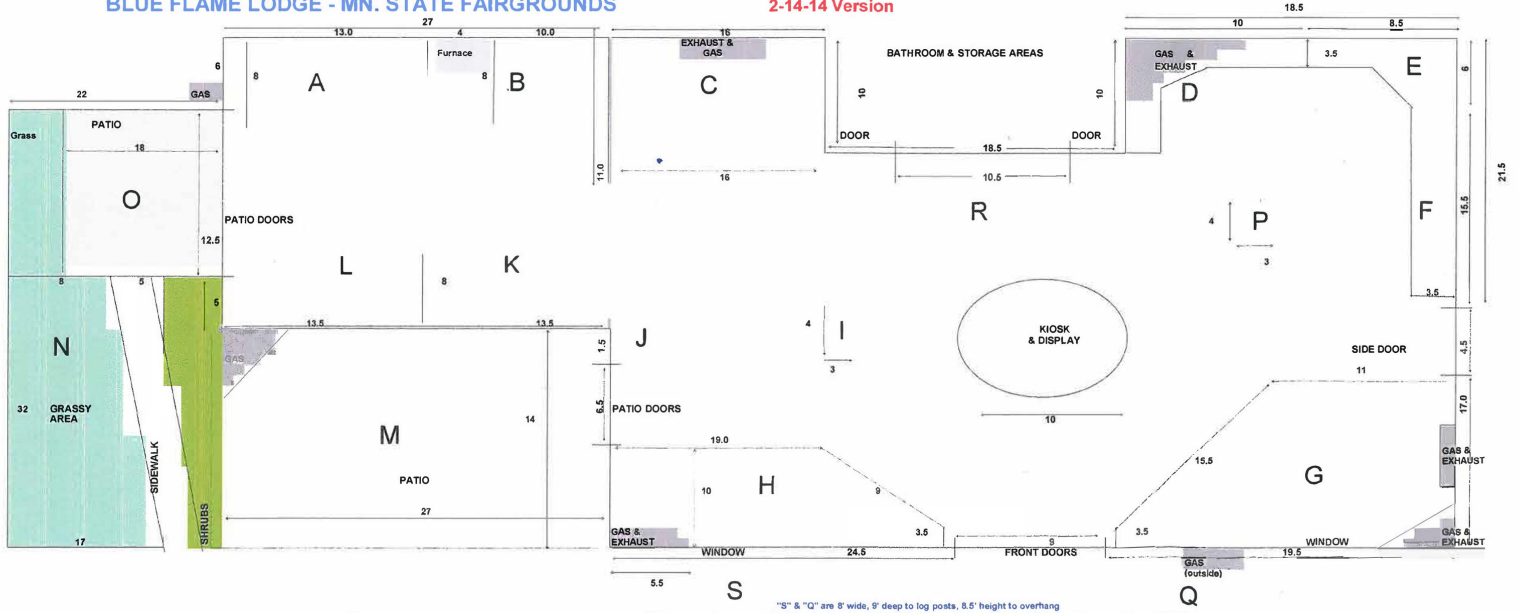

# BLUE FLAME LODGE

AUGUST 22 - SEPTEMBER 2

2019  
STATE  
FAIR  
EXHIBITOR  
INFO

Blue Flame lot size 110' x 60' per State Fair license.

NELSON STREET