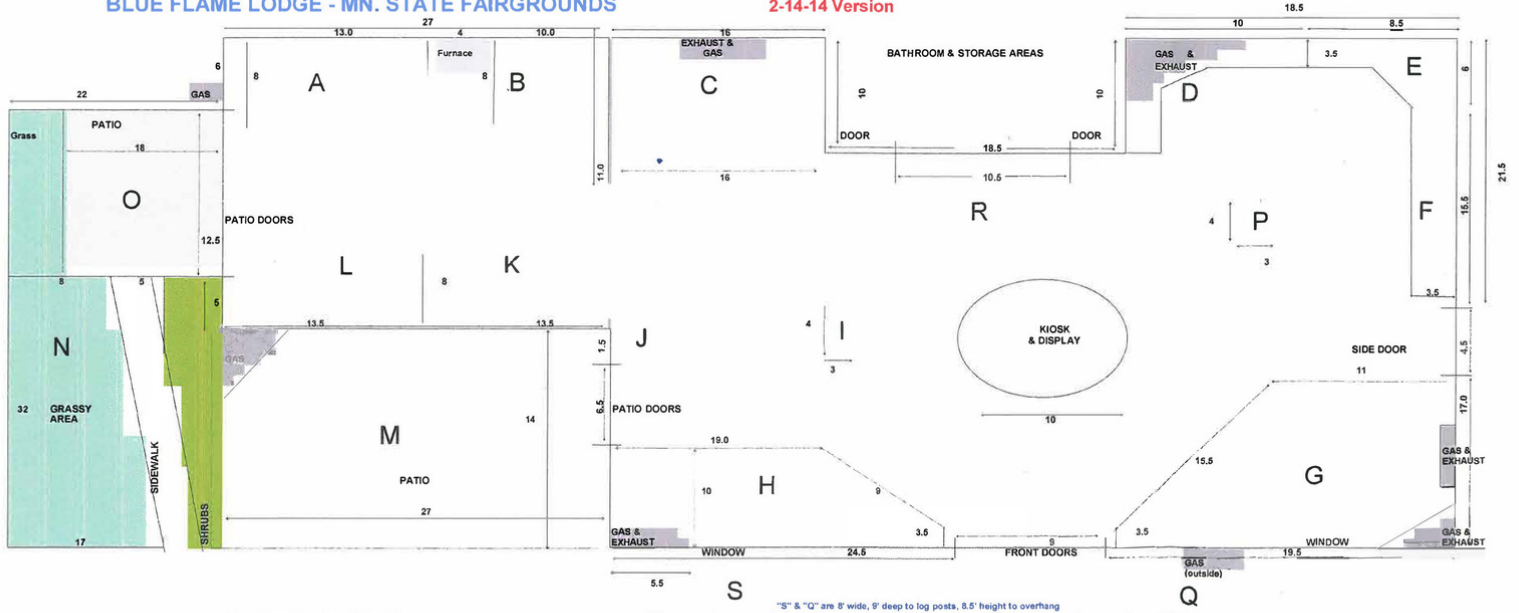

MINNESOTA STATE FAIR

BLUE FLAME LODGE

AUG. 25 - LABOR DAY, SEPT. 5, 2022

2022
STATE
FAIR
EXHIBITOR
INFO

NELSON STREET

BENEFITS

- Prime Location - Across from the Giant Slide
- Opportunity to showcase the latest in new natural gas technologies and to disseminate information to thousands of fair-goers from all over the state and beyond.
- Over 50,000 fair-goers visit the Lodge
- Opportunities for joint marketing initiatives.
- Lodge sponsored free give-away promotions to encourage traffic.
- Lodge includes educational displays and materials about the benefits and savings of natural gas and new natural gas technologies - Safety and heating assistance information are also displayed.
- Air-Conditioned and Ice Cold Drinking Fountain in the Lodge
- Exhibitor Restroom Onsite
- DSL provided to keep up with the ever-changing high-tech world.
- Staffed Everyday
- Discount Entrance Tickets -Available for Purchase

SPACE FEES	
Space A:	\$1700
Space B:	\$1700
Space C:	*\$3800
Space D:	*\$2500
Space E:	\$1700
Space F:	\$2000
Space G:	*\$3800
Space H:	*\$3800
Space I:	\$800
Space J:	\$600
Space K:	\$1700
Space L:	\$1700
Space M:	*\$6000
Space N:	\$3000
Space O:	\$3000
Space P:	\$800
Space Q:	*\$1700
Space R:	\$1400
Space S:	\$1700